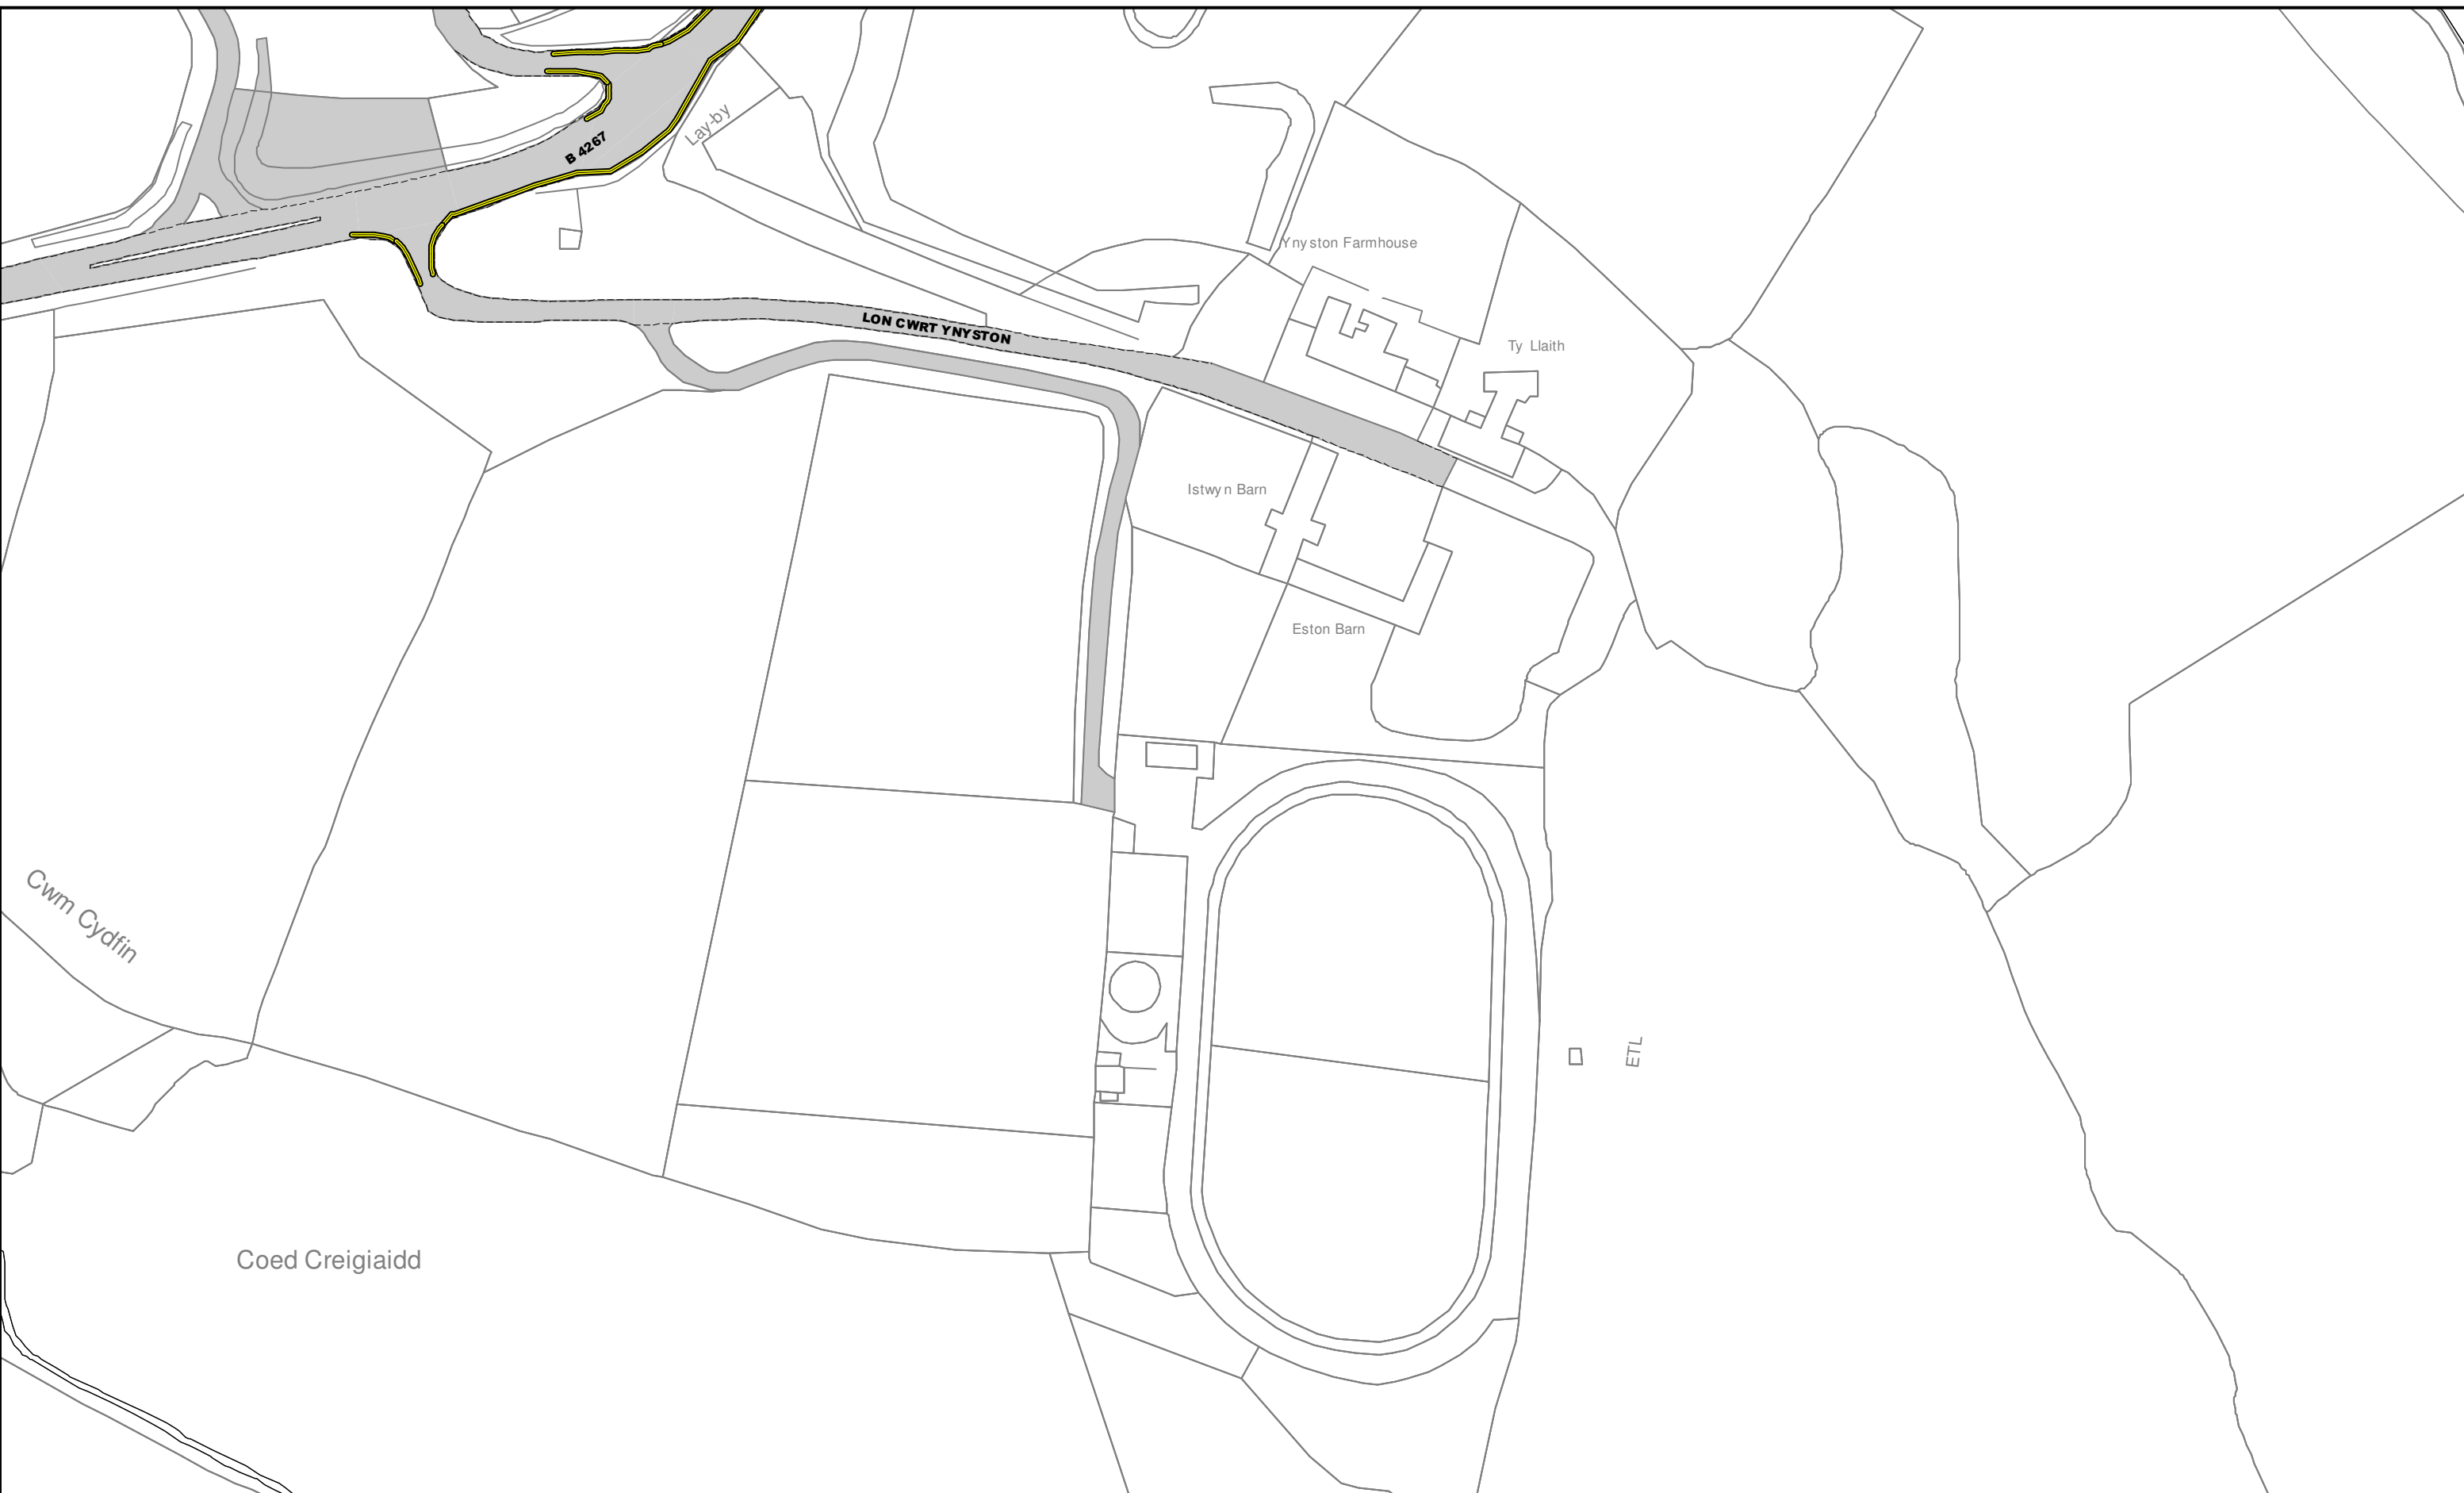

VALE of GLAMORGAN
The Vale of Glamorgan Council
The Alps
Wenvoe
CF5 6AA

Cyngor Bro Morgannwg
Yr Alpau
Gwenvo
CF5 6AA

Title: The Vale of Glamorgan Council (Prohibition and Restriction of Waiting and Loading and Parking Places) (Civil Enforcement) Order 2013

Key to TRO Restriction Types	
	No Waiting At Any Time
	No Waiting
	No Loading At Any Time
	No Loading
	School Keep Clear
	24 Hour Clearway
	Limited Waiting
	Taxi Rank
	Disabled Parking Place
	Residents Parking Place
	Shared Use Parking Place (Permit/LW)
	Ambulance Parking Place
	Motorcycle Parking Place
	Loading Bay (any vehicle)
	Loading Bay (goods vehicle)
	Police Vehicle Parking Place
	Doctors Parking Place
	Emergency Vehicles Parking Place

AA60

Crown copyright and database rights 2013 Ordnance Survey 100023424
Hawlfraint y Goron a hawliau cronfa ddata 2013 Arolwg Ordnans 100023424
Vale of Glamorgan Council
Licence No: 100023424

SCALE	1 : 1250 @ A3
DATE	25/11/2013
MAP	Tile Ref: AB60
REVISION	1