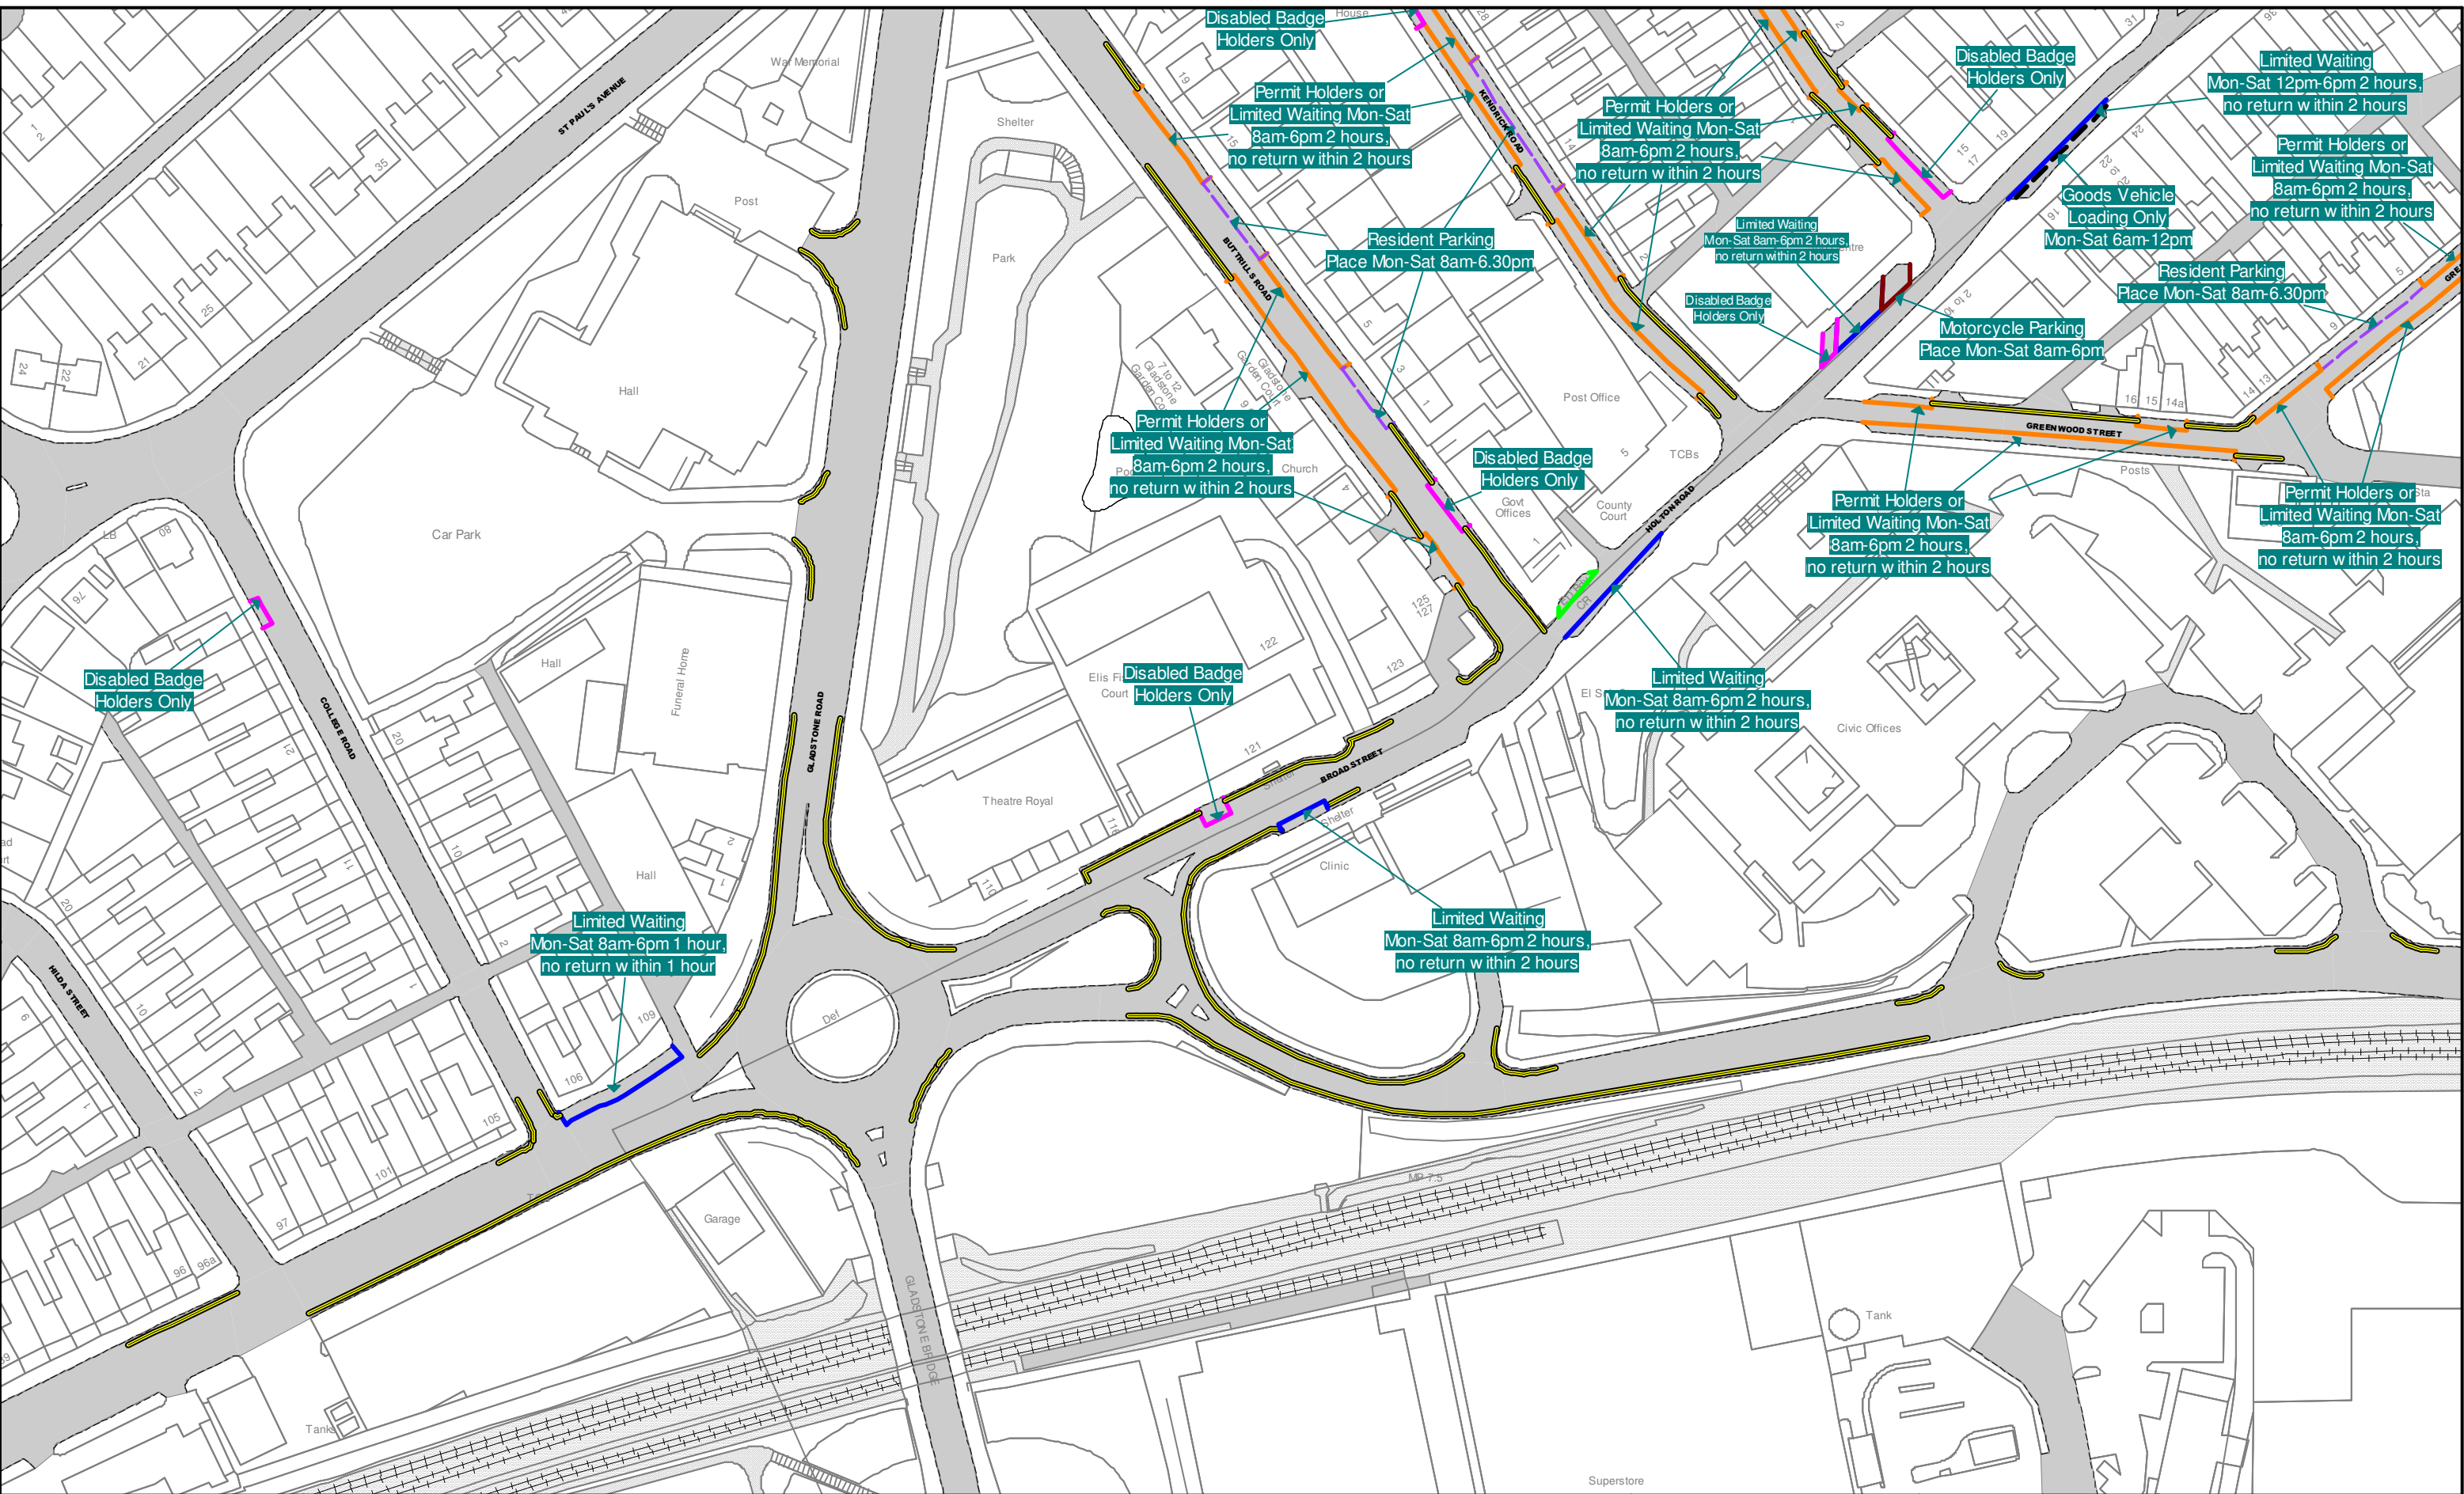

Title: The Vale of Glamorgan Council (Prohibition and Restriction of Waiting and Loading and Parking Places) (Civil Enforcement) Order 2013

Key to TRO Restriction Types	
	No Waiting At Any Time
	No Waiting
	No Loading At Any Time
	No Loading
	School Keep Clear
	24 Hour Clearway
	Limited Waiting
	Taxi Rank
	Disabled Parking Place
	Residents Parking Place
	Shared Use Parking Place (Permit/LW)
	Ambulance Parking Place
	Motorcycle Parking Place
	Loading Bay (any vehicle)
	Loading Bay (goods vehicle)
	Police Vehicle Parking Place
	Doctors Parking Place
	Emergency Vehicles Parking Place