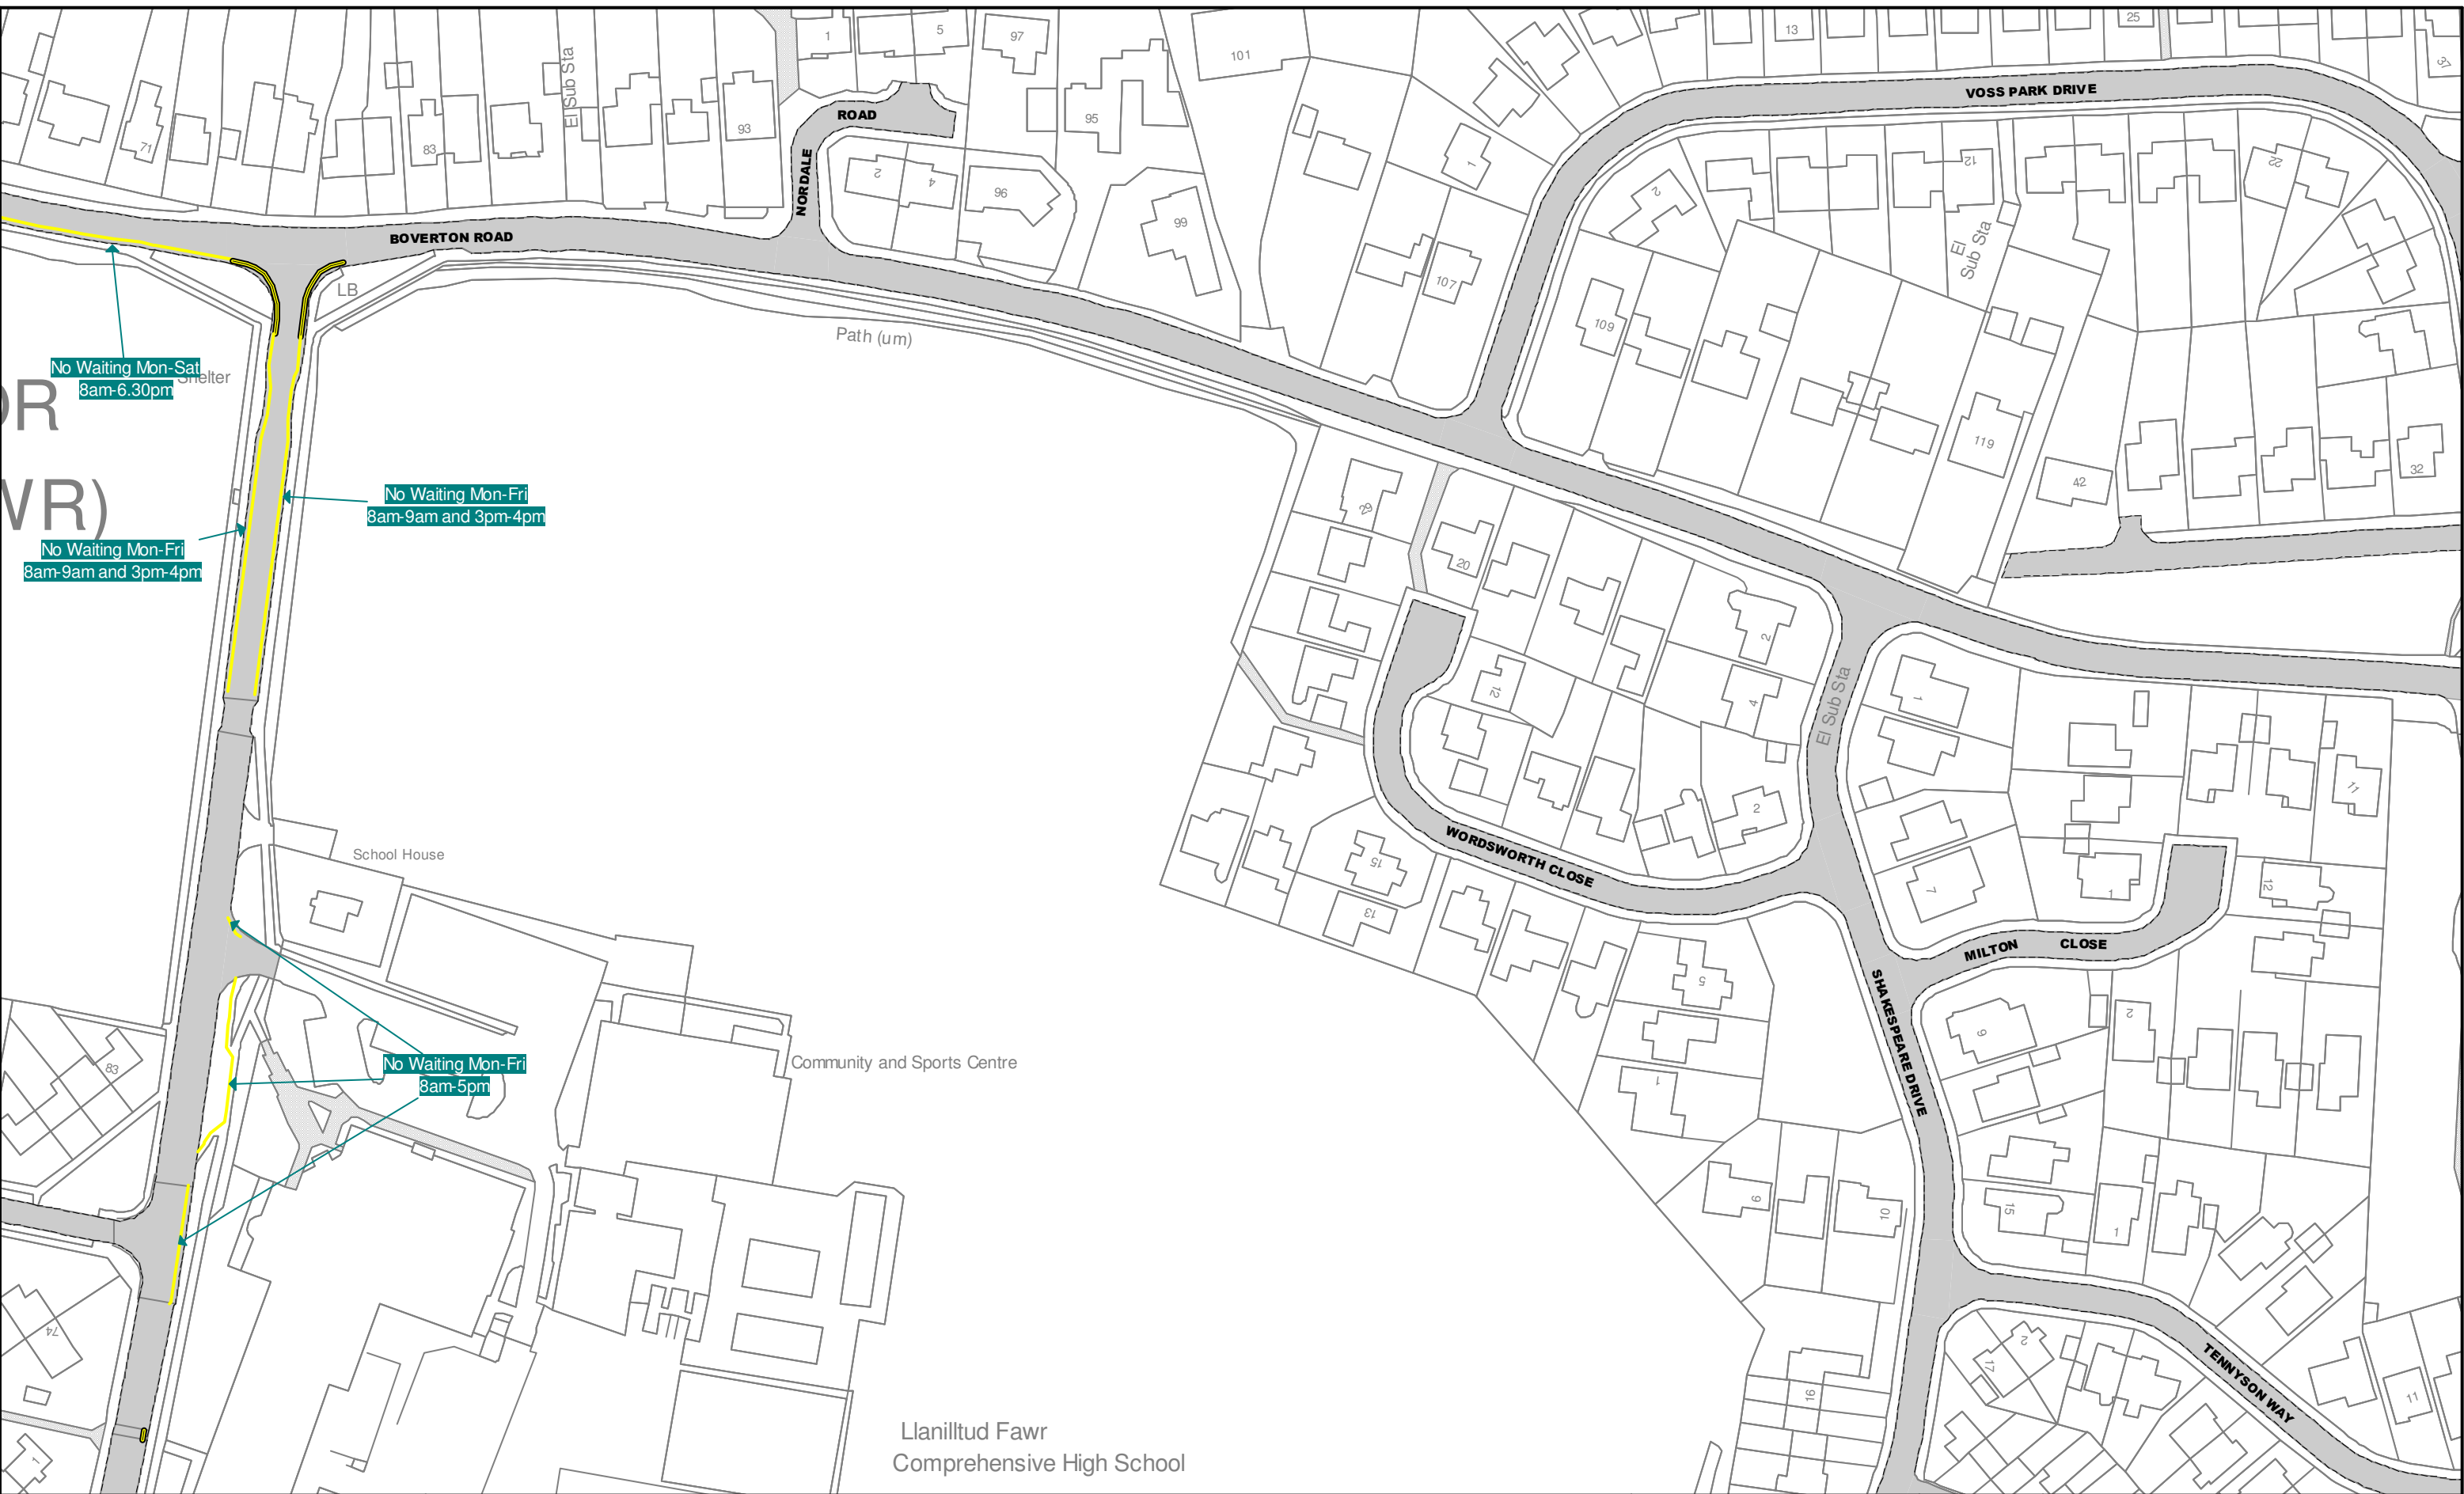

The Vale of Glamorgan Council
The Alps
Wenvoe
CF5 6AA

Cyngor Bro Morgannwg
Yr Alpau
Gwŷnfo
CF5 6AA

Title: The Vale of Glamorgan Council (Prohibition and Restriction of Waiting and Loading and Parking Places) (Civil Enforcement) Order 2013

Key to TRO Restriction Types

	No Waiting At Any Time		24 Hour Clearway		Motorcycle Parking Place
	No Waiting		Limited Waiting		Loading Bay (any vehicle)
	No Loading At Any Time		Taxi Rank		Loading Bay (goods vehicle)
	No Loading		Disabled Parking Place		Police Vehicle Parking Place
	School Keep Clear		Residents Parking Place		Doctors Parking Place
			Shared Use Parking Place (Permit/LW)		Emergency Vehicles Parking Place
			Ambulance Parking Place		

Crown copyright and database rights 2013 Ordnance Survey 100023424
Hawftraint y Goron a hawliau cronfa ddata 2013 Arolwg Ordans 100023424
Vale of Glamorgan Council
Licence No: 100023424

SCALE	1 : 1250 @ A3
DATE	25/11/2013
MAP	Tile Ref: AU24
REVISION	2